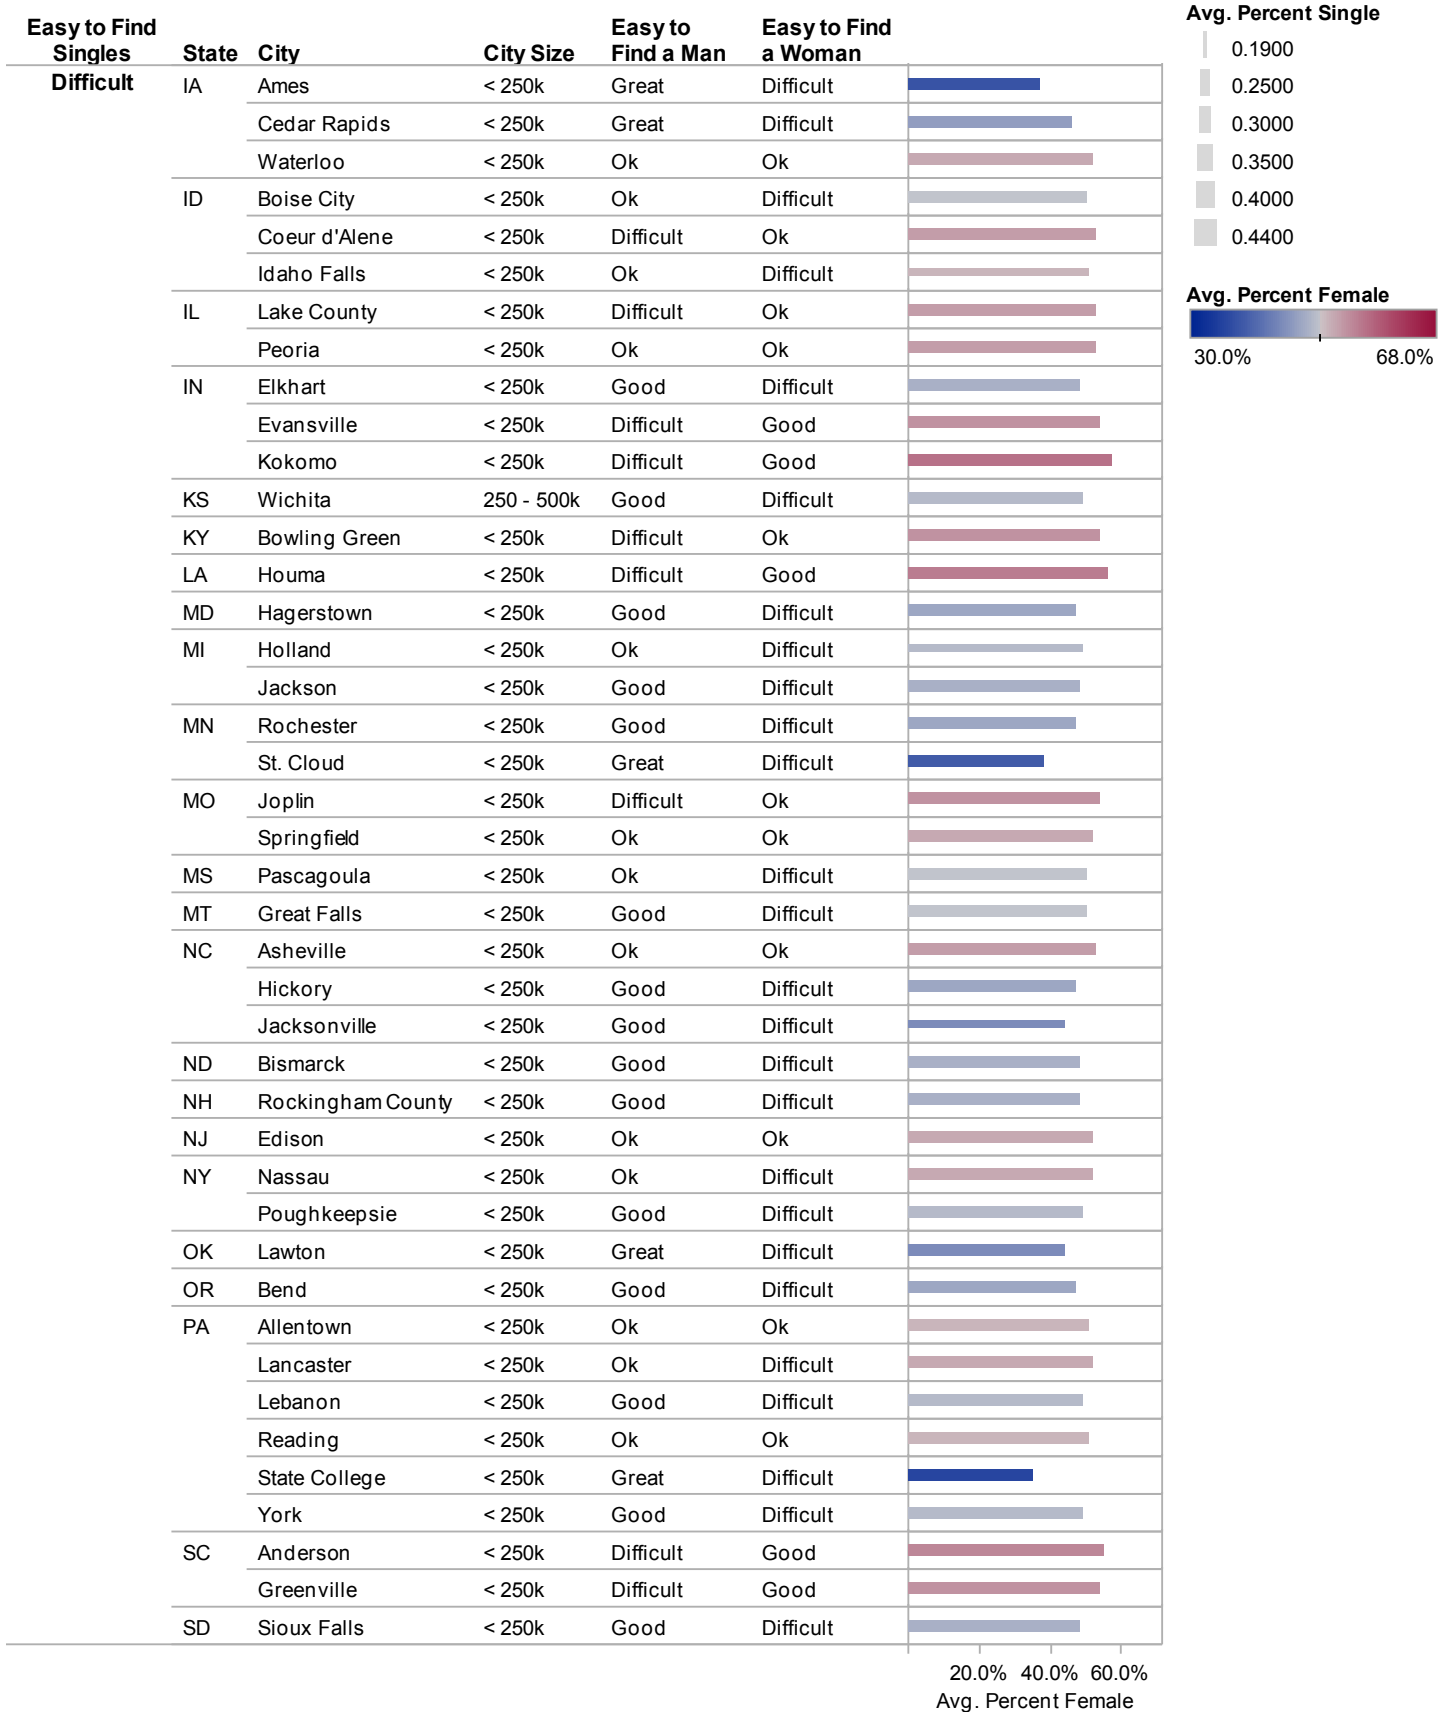

Detailed Table

See the accompanying presentation at <http://www.freakalytics.com/> - "Match.com and the City You Live In- Equally Important to Finding a Date?"