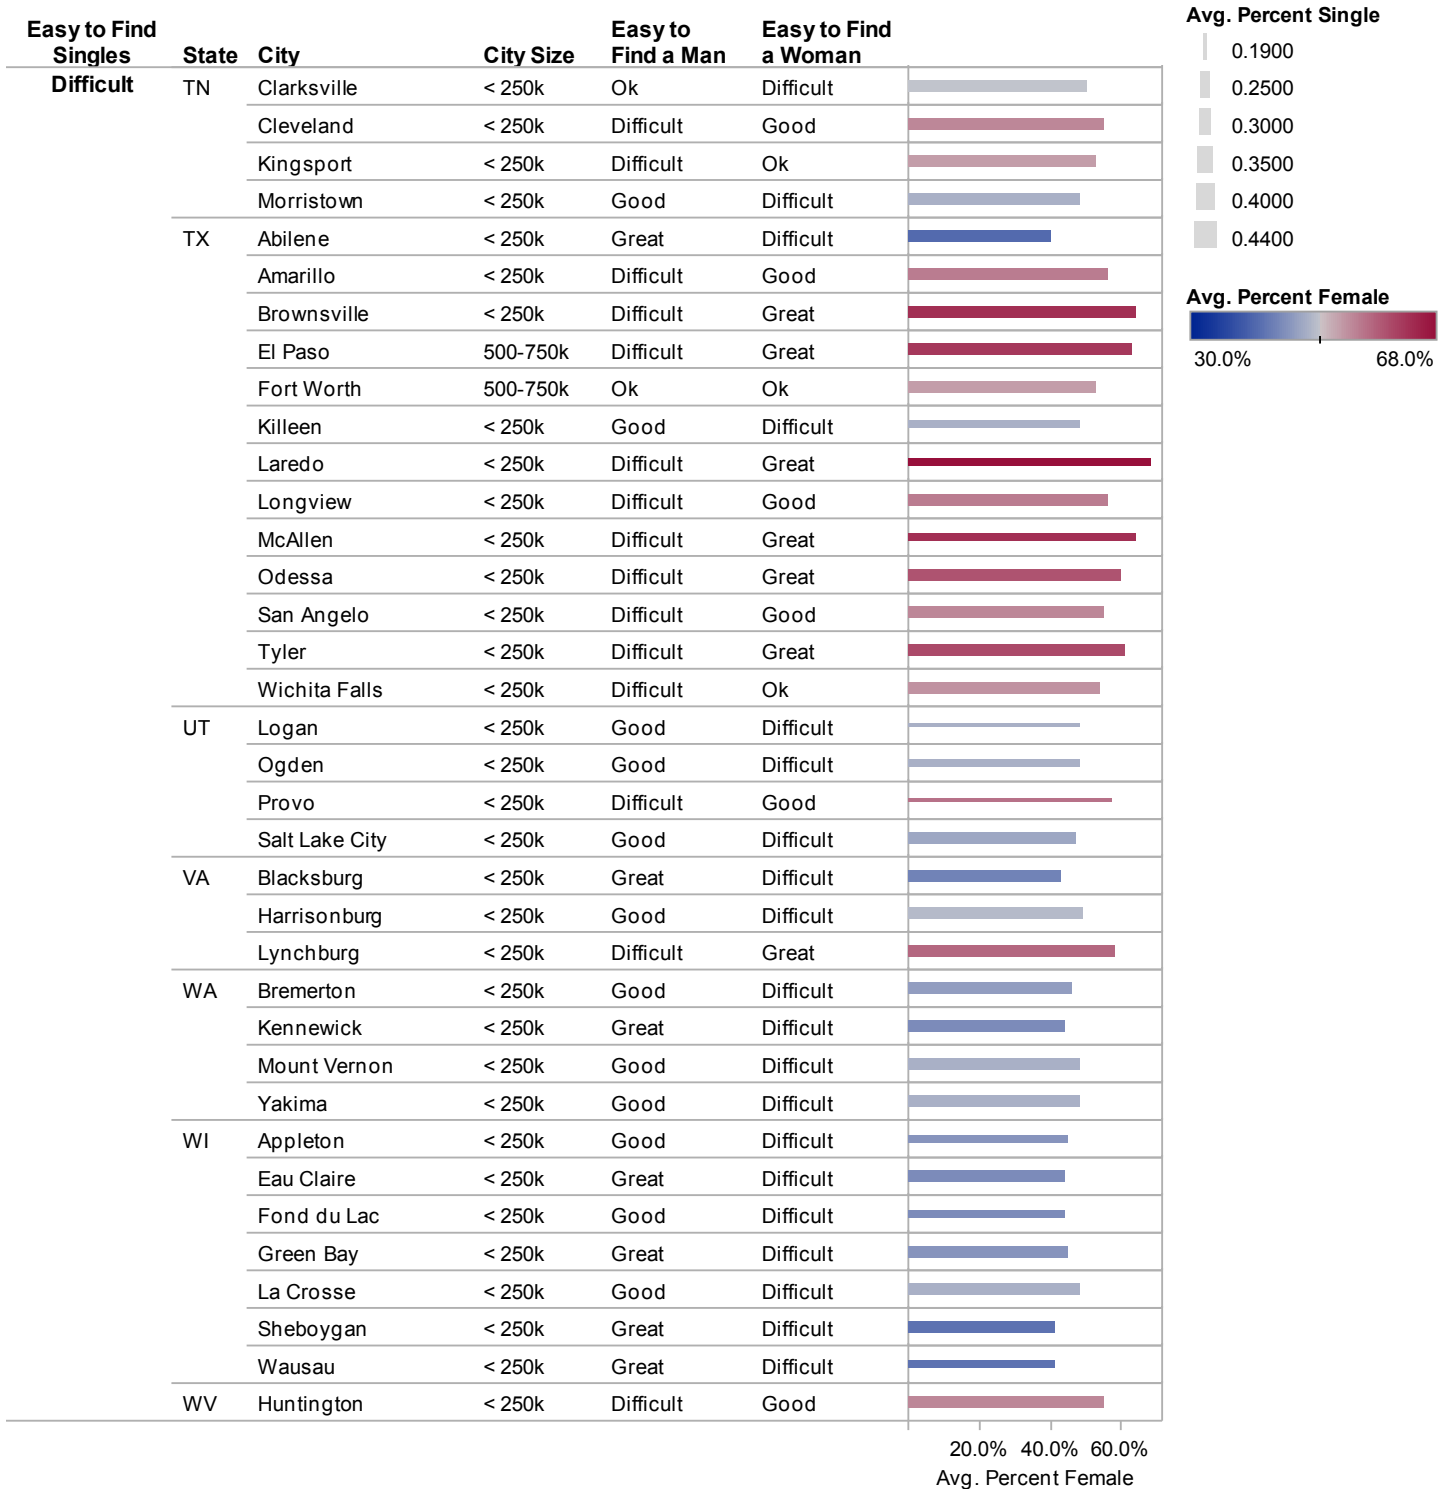

Detailed Table

See the accompanying presentation at <http://www.freakalytics.com/> - "Match.com and the City You Live In- Equally Important to Finding a Date?"