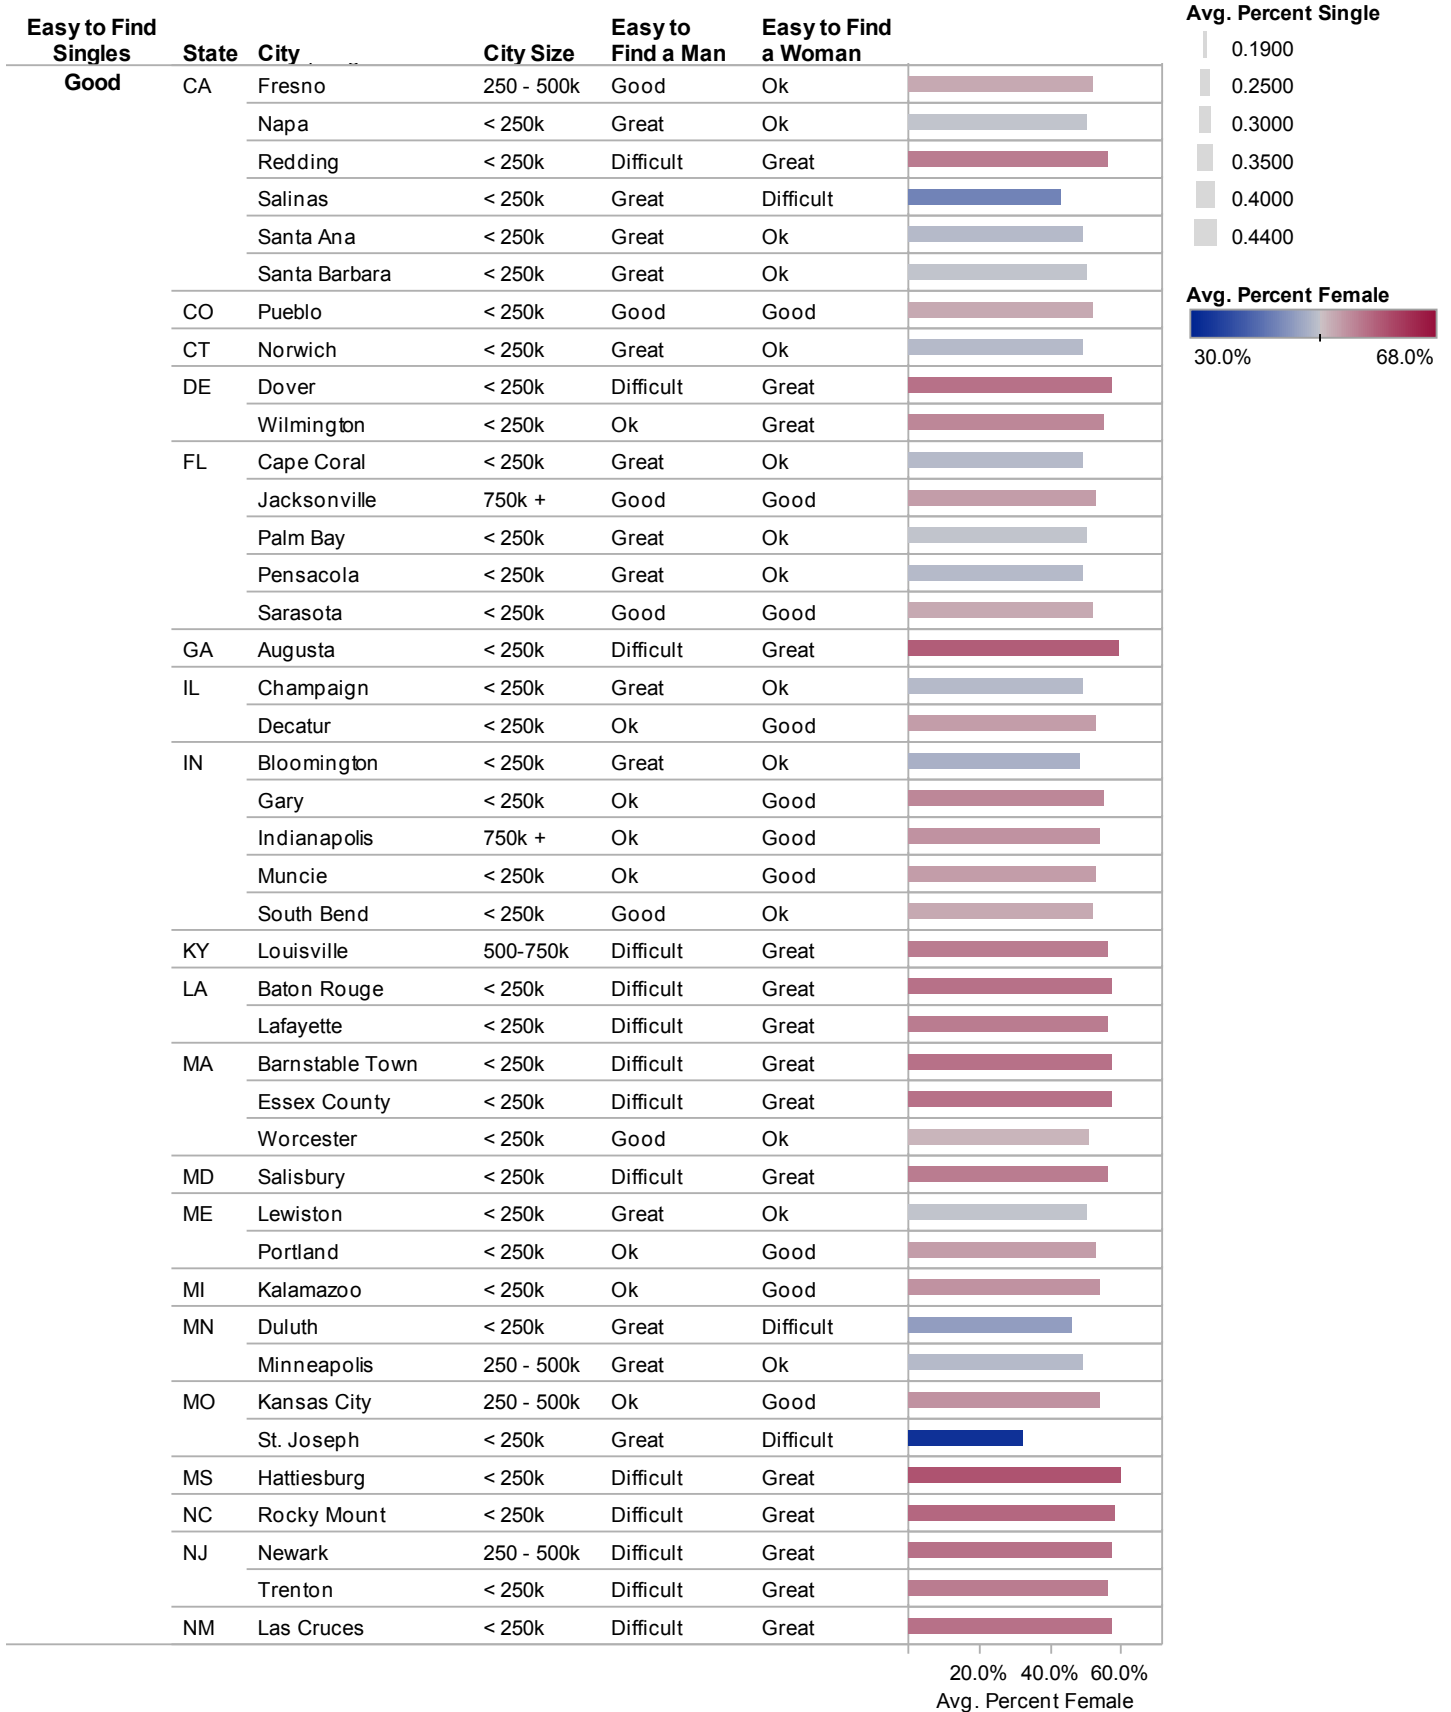

Detailed Table

See the accompanying presentation at <http://www.freakalytics.com/> - "Match.com and the City You Live In- Equally Important to Finding a Date?"