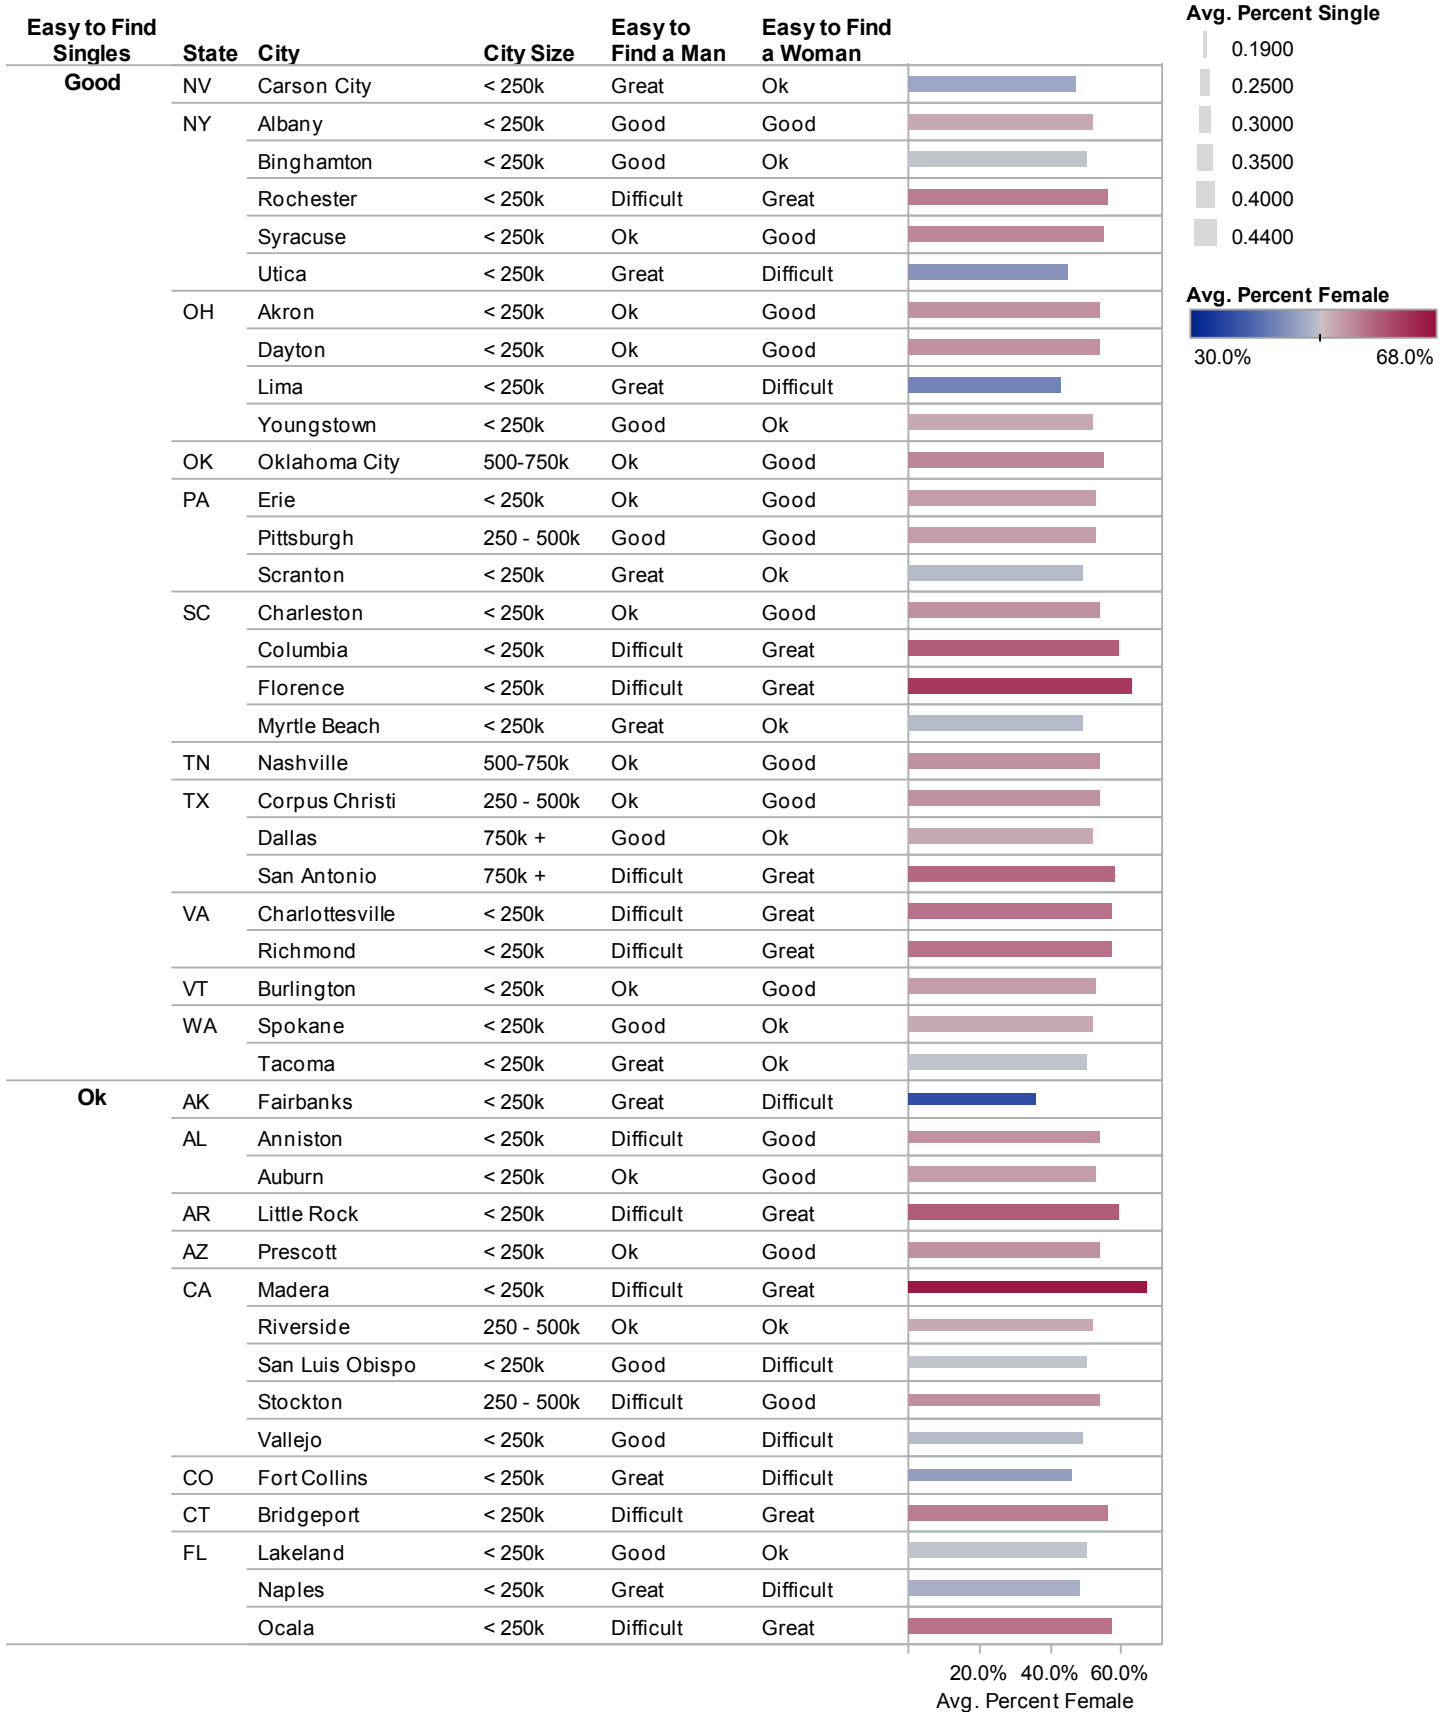

Detailed Table

See the accompanying presentation at <http://www.freakalytics.com/> - "Match.com and the City You Live In- Equally Important to Finding a Date?"