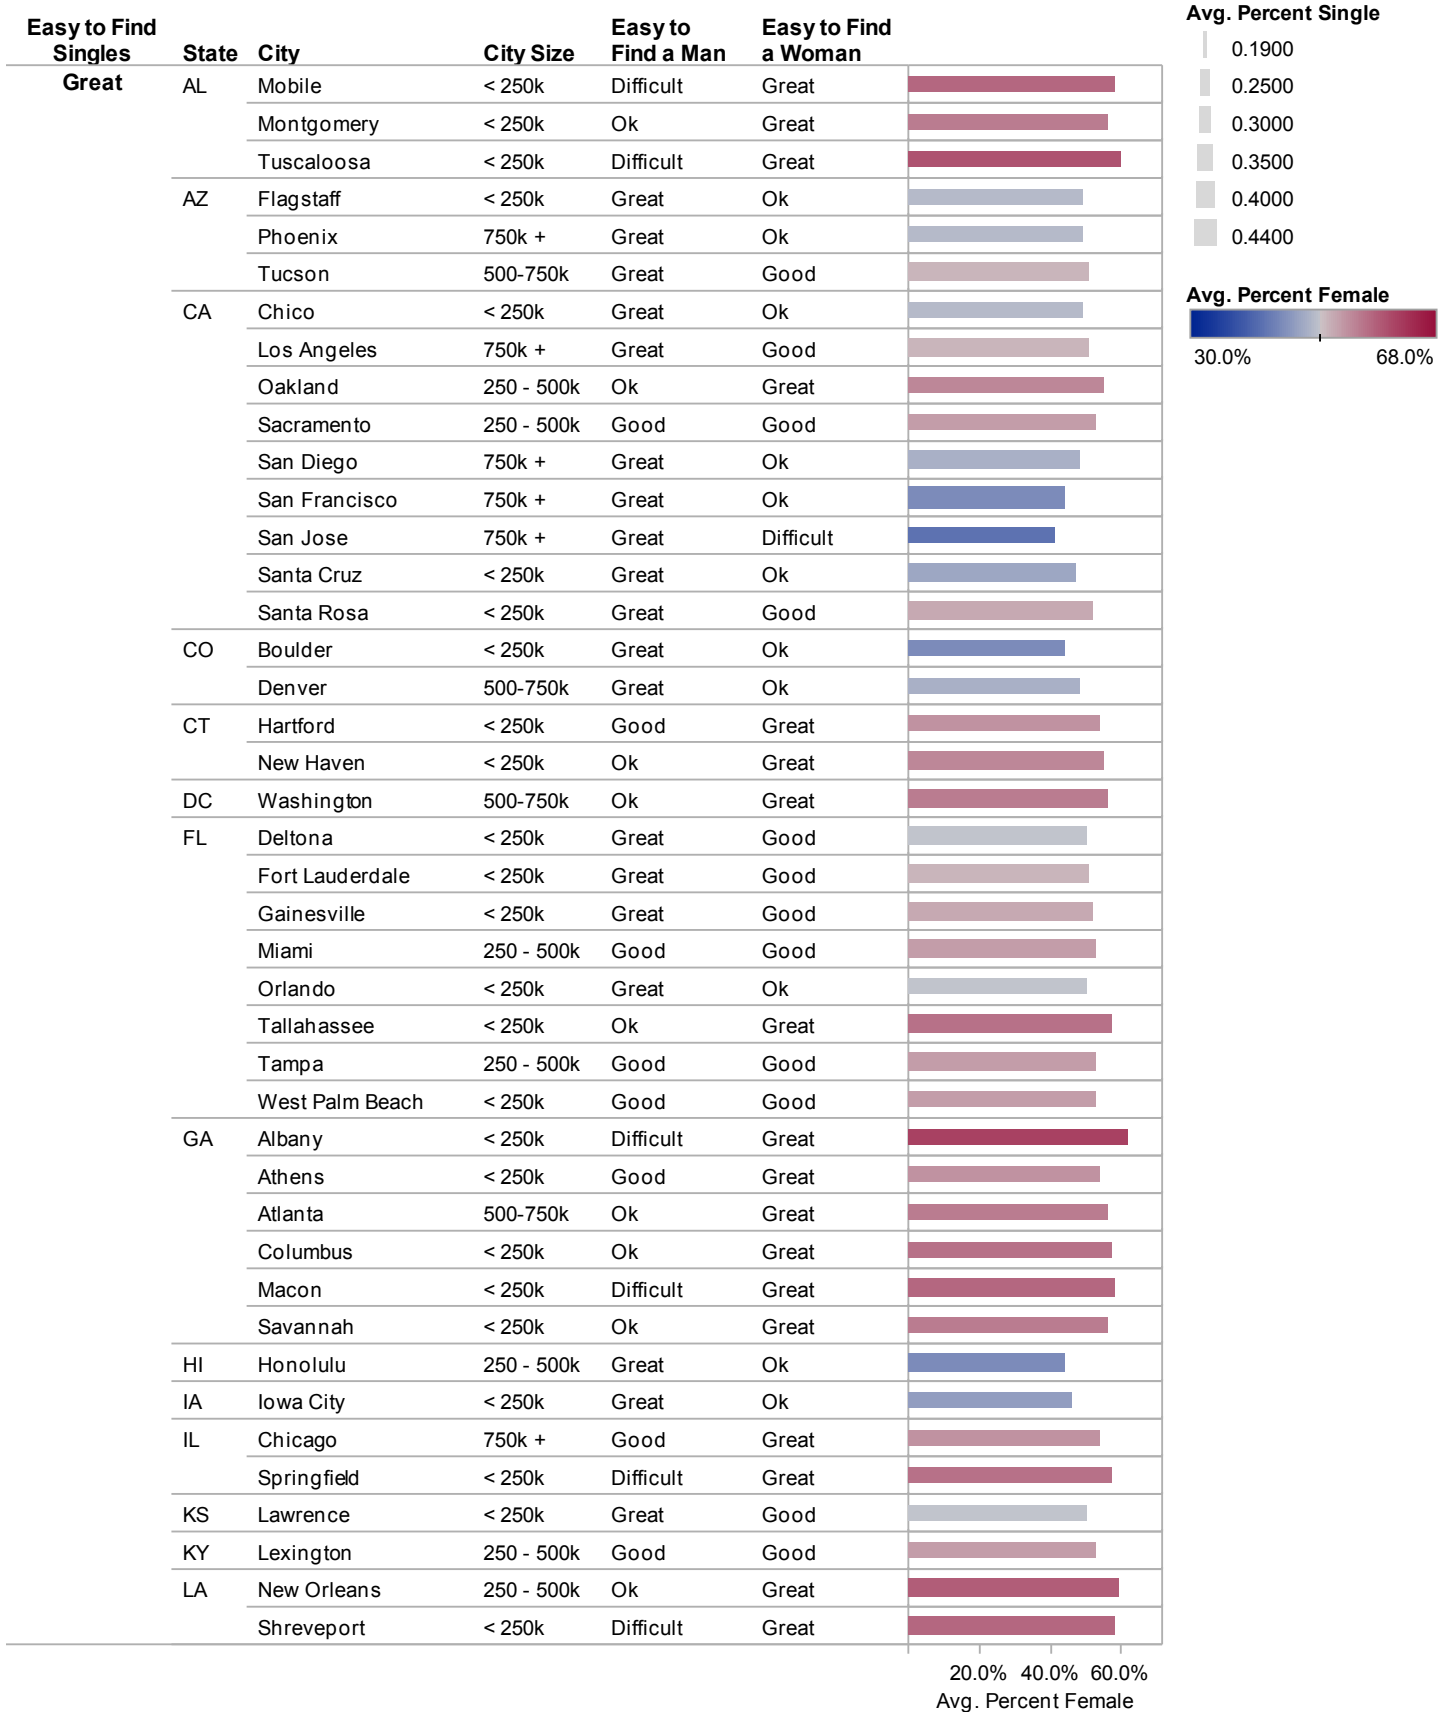

### Detailed Table

See the accompanying presentation at <http://www.freakalytics.com/> - "Match.com and the City You Live In- Equally Important to Finding a Date?"