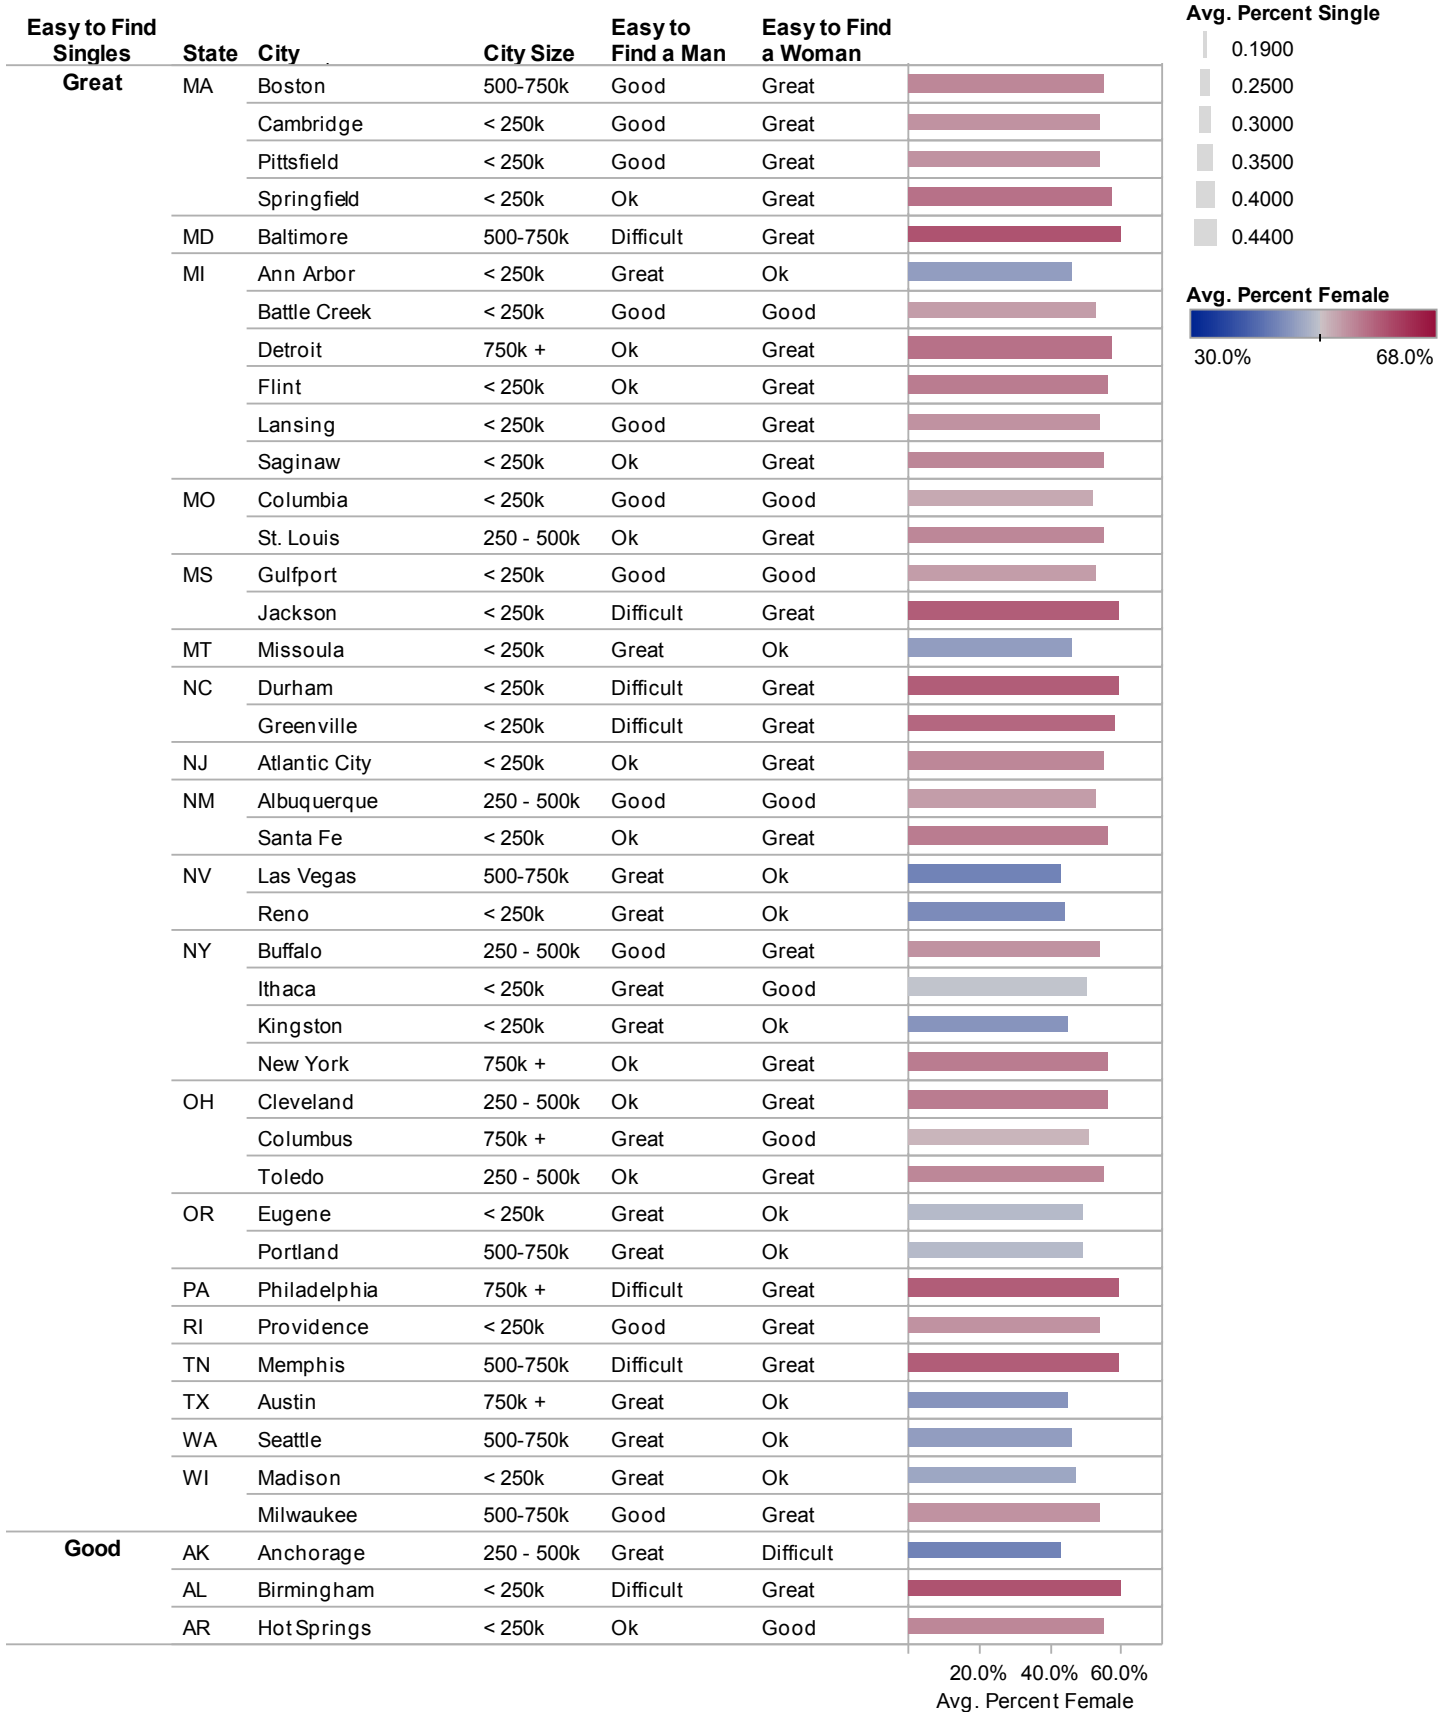

### Detailed Table

See the accompanying presentation at <http://www.freakalytics.com/> - "Match.com and the City You Live In- Equally Important to Finding a Date?"