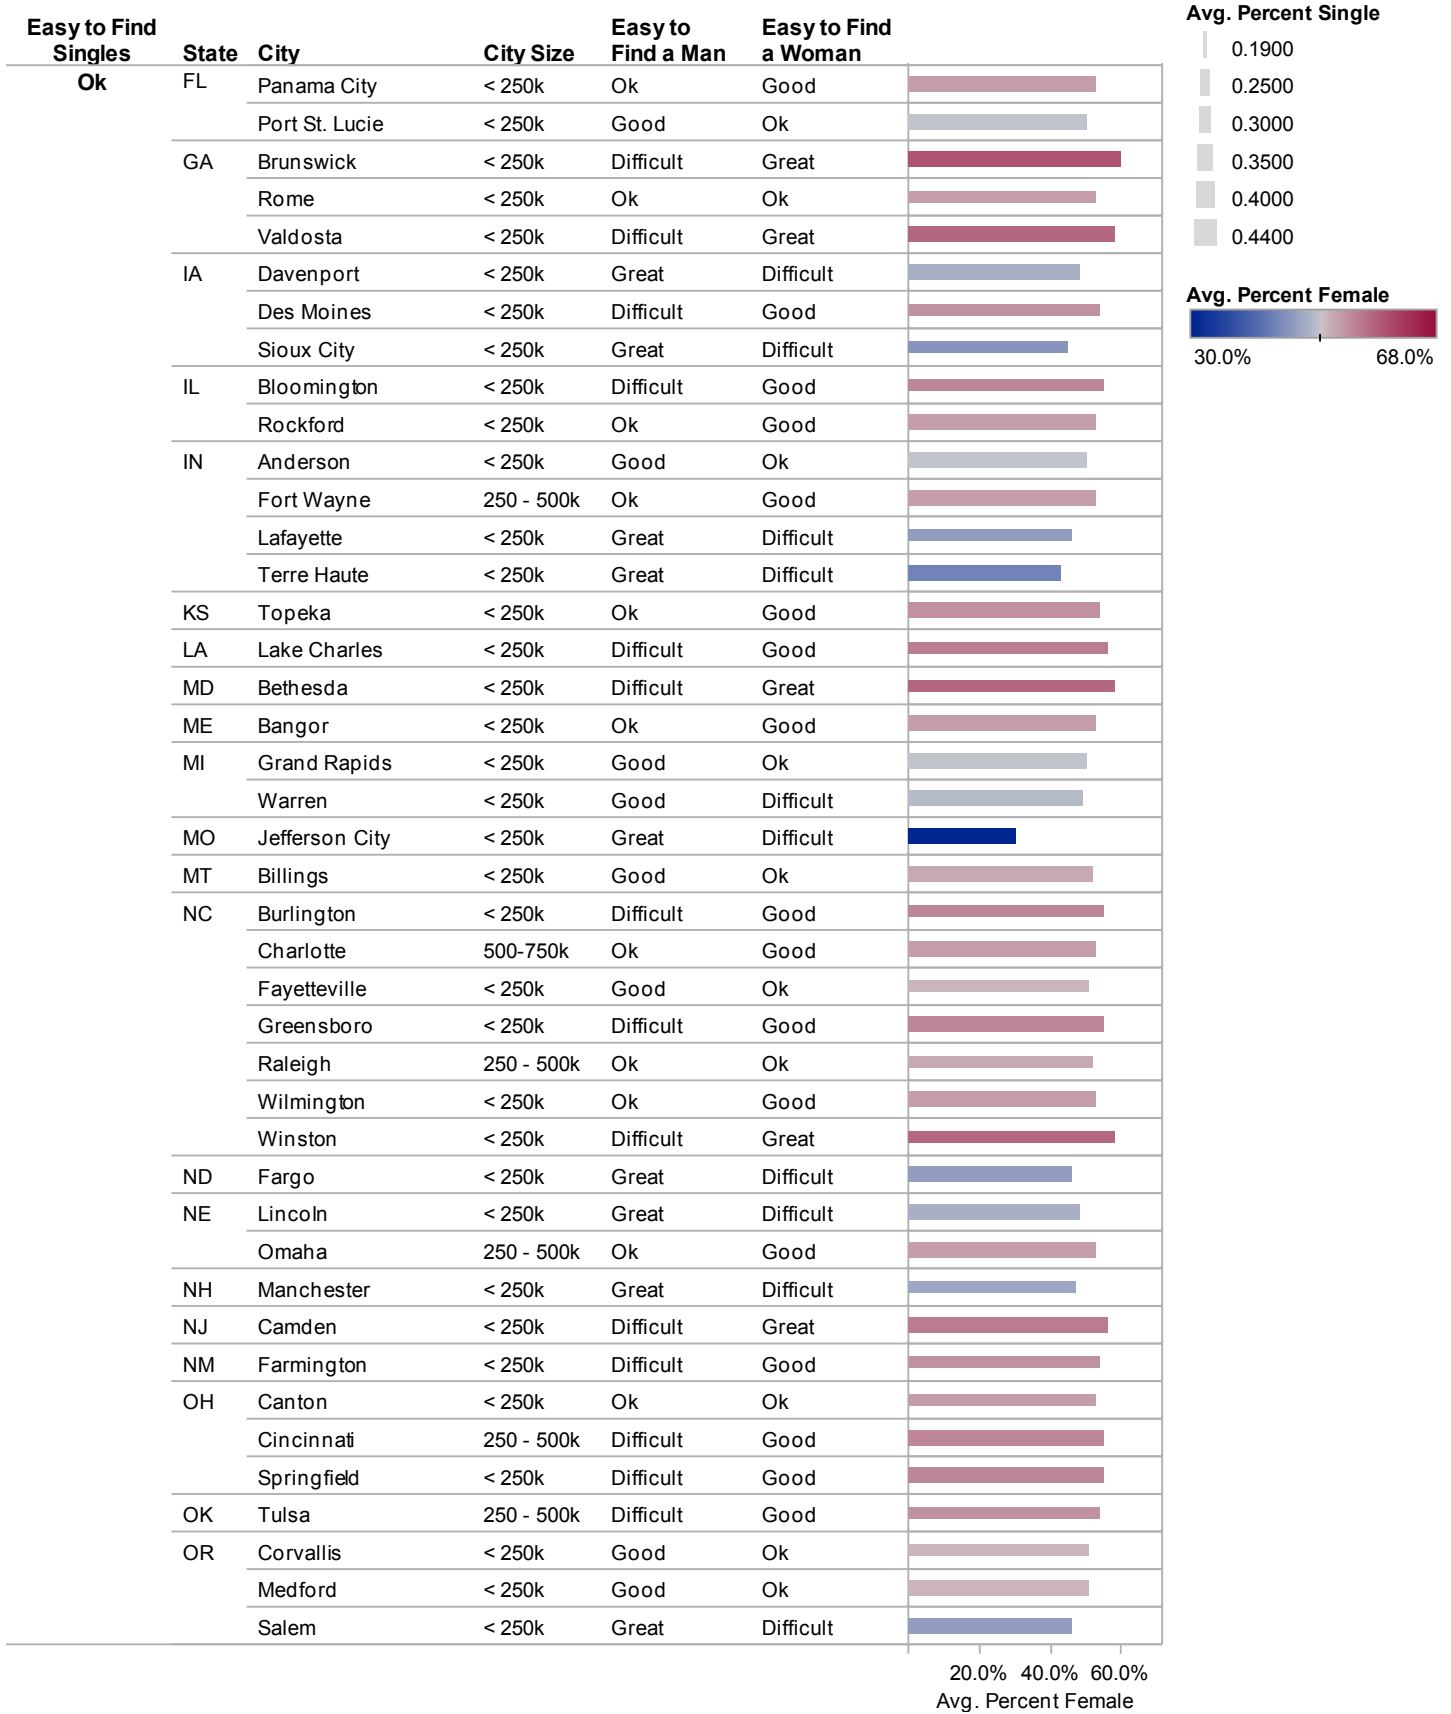

Detailed Table

See the accompanying presentation at <http://www.freakalytics.com/> - "Match.com and the City You Live In- Equally Important to Finding a Date?"