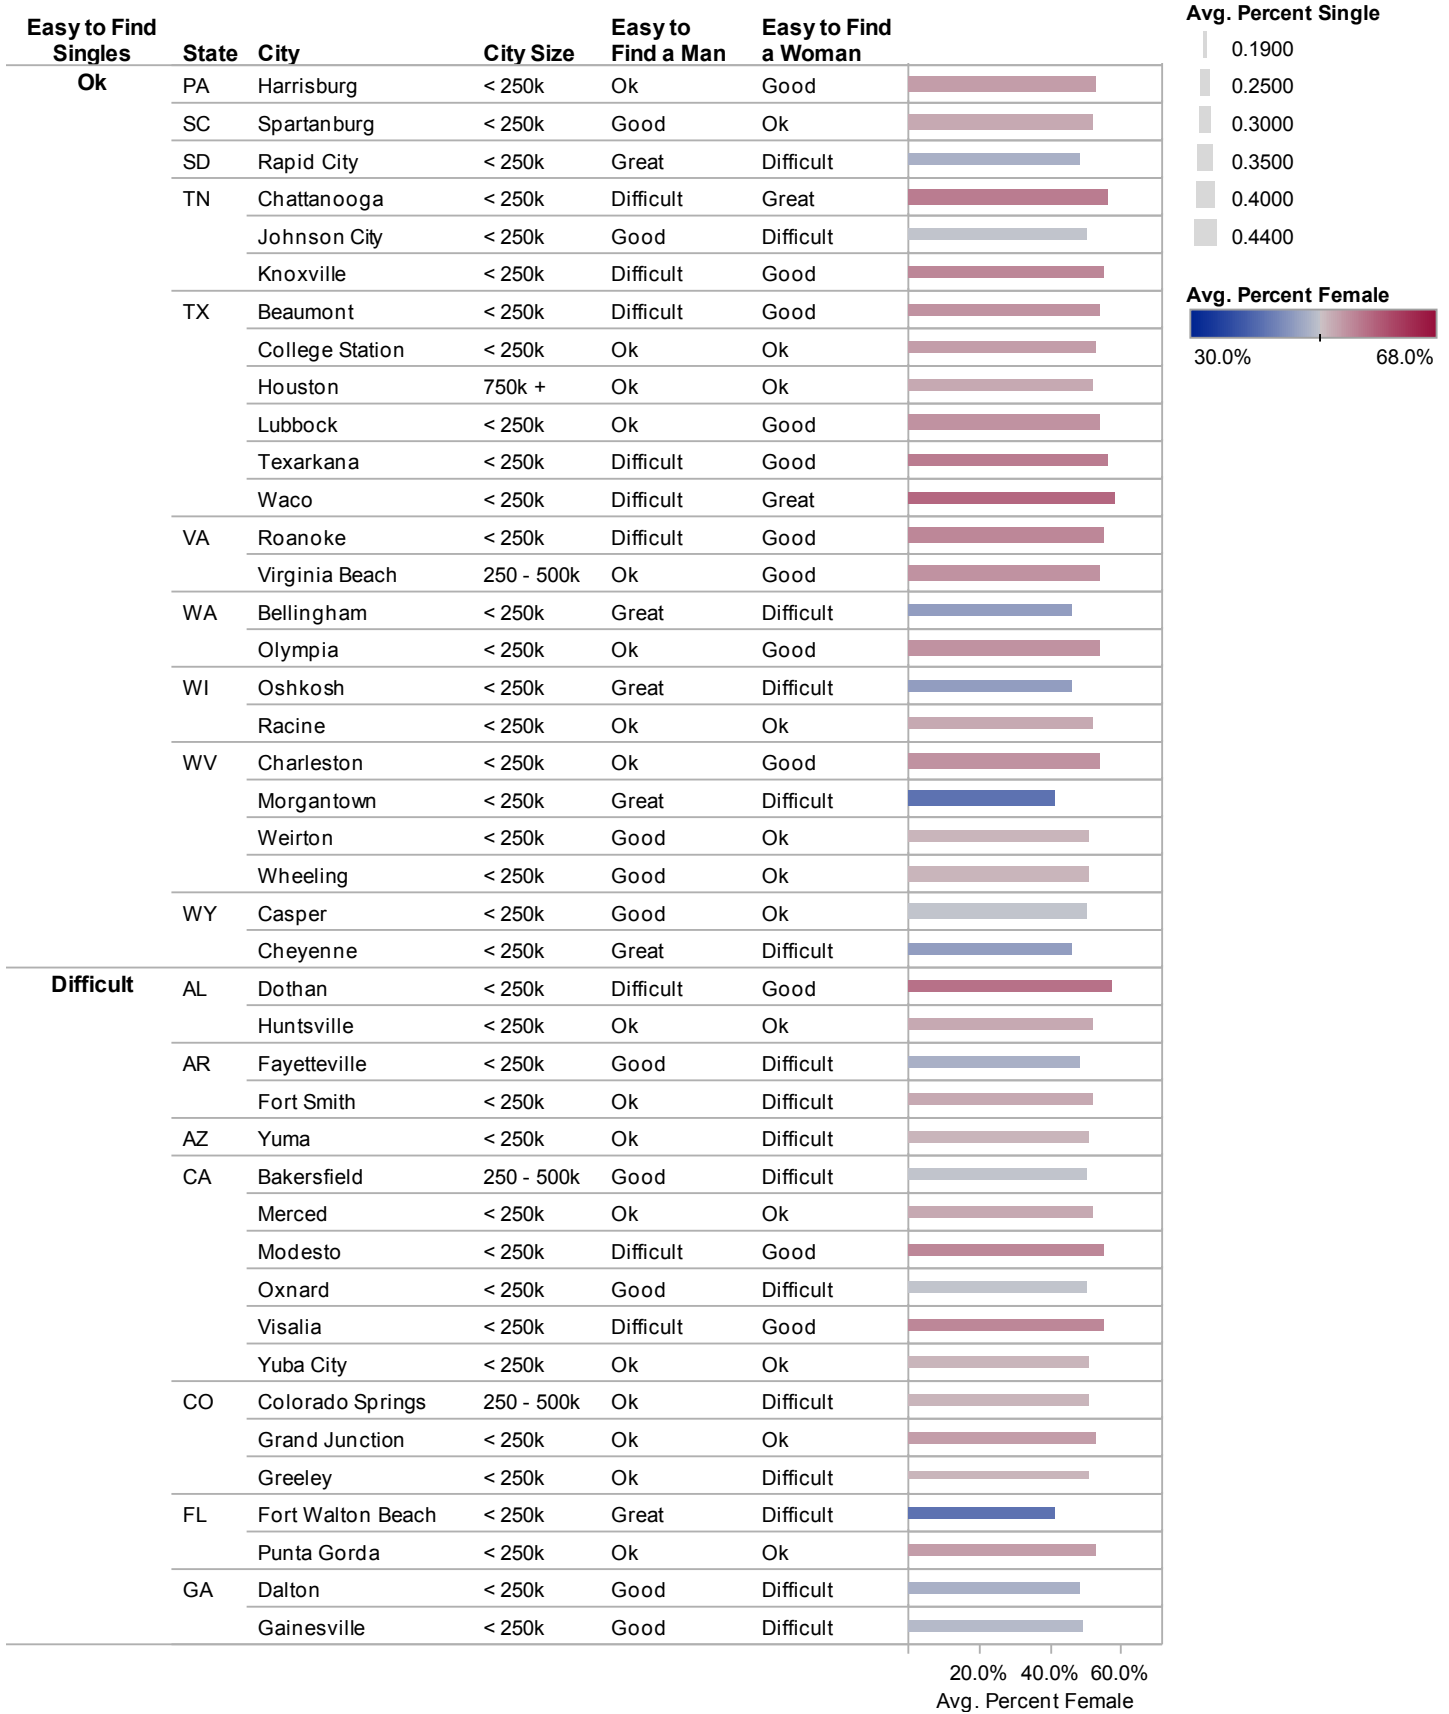

Detailed Table

See the accompanying presentation at <http://www.freakalytics.com/> - "Match.com and the City You Live In- Equally Important to Finding a Date?"